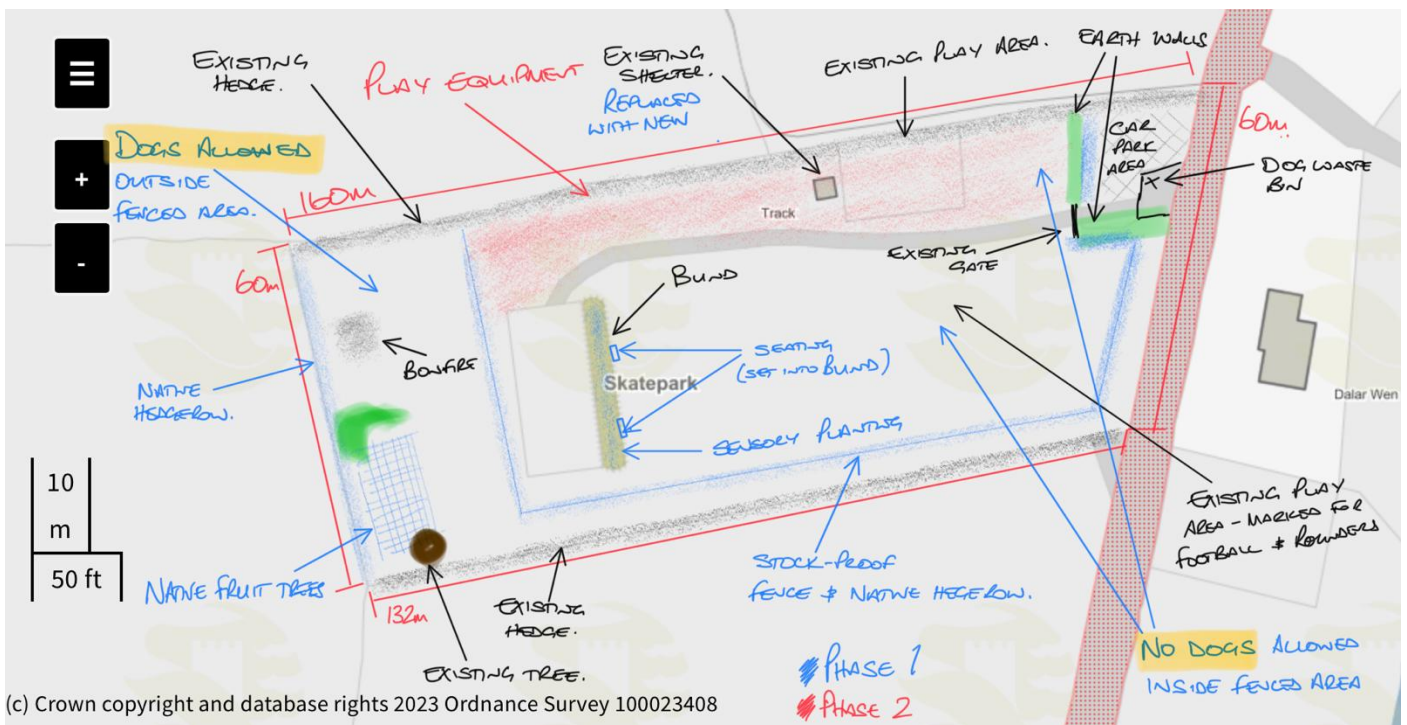

Llanarmon Playing Field Project

The Community Council are excited to share the plans for the Llanarmon Playing Field Project. We have listened to feedback from residents and users of the field to develop a plan for a multi-functional space that caters for all members of the Three Villages community. The project aims to enhance biodiversity, support the wildlife, improve the utility of the space, and provide opportunities for all members of the community to enjoy the beautiful surroundings. In particular, the plan will:

- Separate dogs from those areas where children play to allow dog owners and children and young people to enjoy the space together in a safe and comfortable environment.
- Provide a shelter, with power for charging devices, alongside a kids' activity table and several seating areas to allow all-year round enjoyment and ensure there is something for everyone.
- Provide fruit producing and sensory areas containing herbs to promote engagement with nature and provide opportunities for the community to enjoy local fruit and cook with fresh herbs.

The map shows the plan in more detail, and we are delighted to say that Cadwyn Clywd have awarded us funding to undertake Phase 1 of the project!

(c) Crown copyright and database rights 2023 Ordnance Survey 100023408